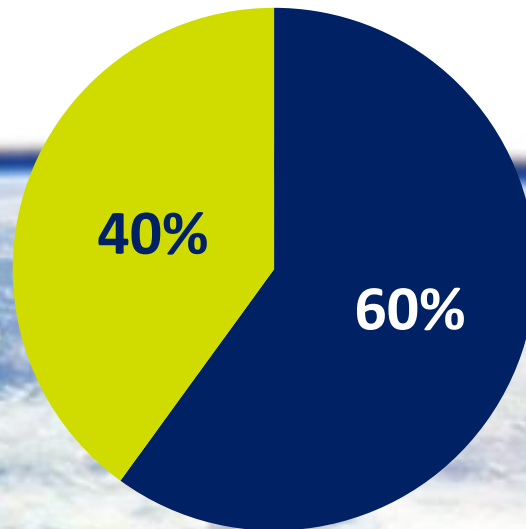

↕↕ Value through Science ↕↕

Farmer

Advisor

Academia

↕↕ Value through solutions ↕↕

Closing the gap

LIFESTART
SETS LIFE PERFORMANCE

Dedicated to closing the gap between genetic potential and performance on farm from 40 to 20%

Closing the gap

LIFESTART
SETS LIFE PERFORMANCE

Dedicated to closing the gap between genetic potential and performance on farm from 40 to 20%

Call to action

LifeStart is a point of reference.

www.Swine.LifestartScience.com