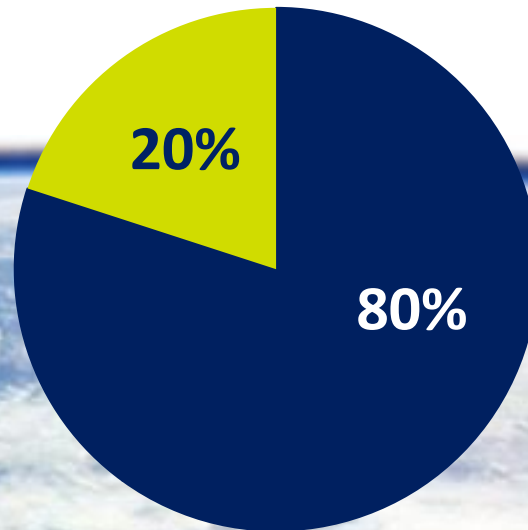

↕↕ Value through Science ↕↕

Farmer

Advisor

Academia

↕↕ Value through solutions ↕↕

Closing the gap

LIFESTART
SETS LIFE PERFORMANCE

Dedicated to closing the gap between genetic potential and performance on farm from 40 to 20%

Closing the gap

LIFESTART
SETS LIFE PERFORMANCE

Dedicated to closing the gap between genetic potential and performance on farm from 40 to 20%

Call to action

LifeStart is a point of reference.

www.Swine.LifestartScience.com